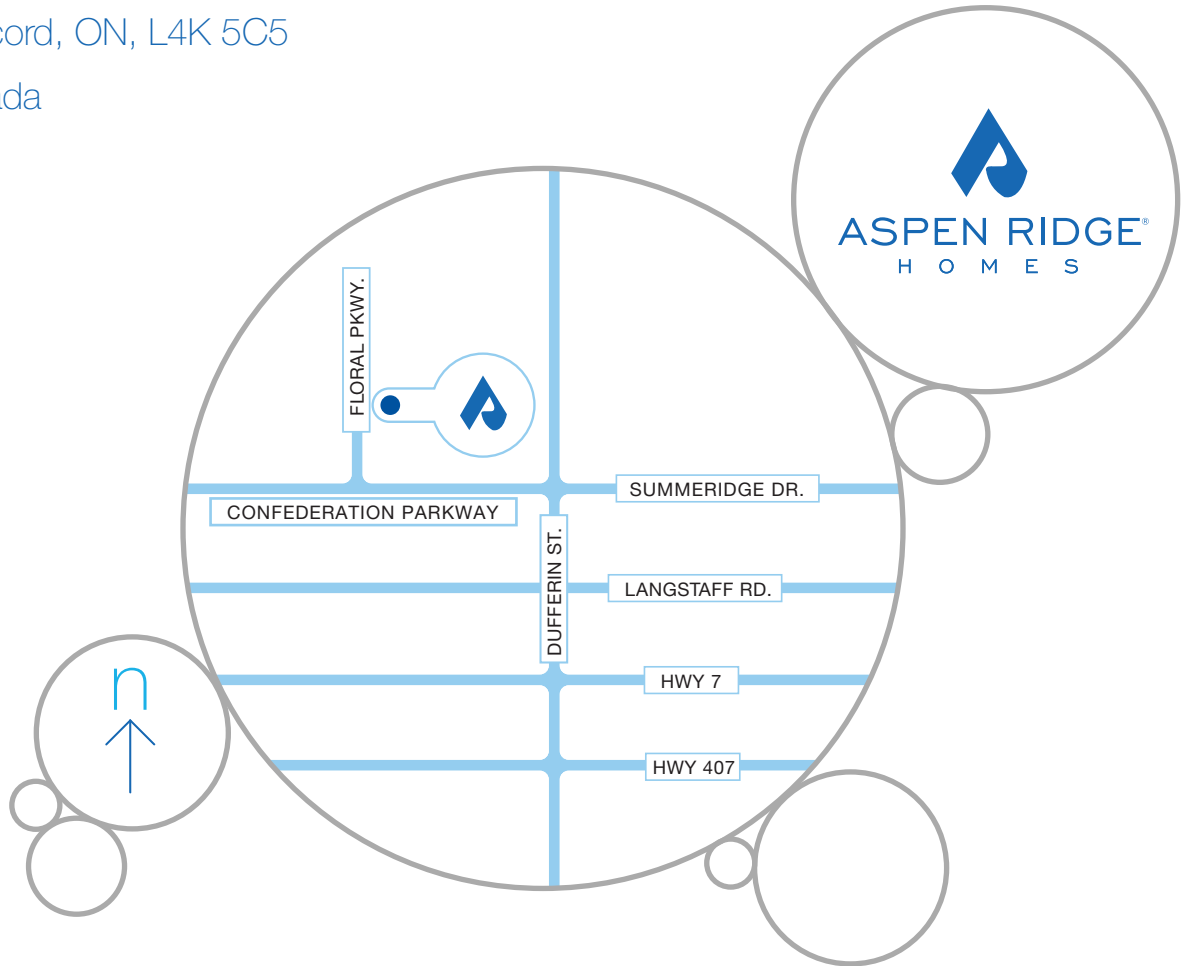

head office 905.669.9292

29 Floral Parkway

Concord, ON, L4K 5C5

Canada

design studio hours 905.669.5482

monday - thursday: **10am - 6pm (by appointment only)**

saturday - sunday: **12pm - 5pm (browsing hours)**