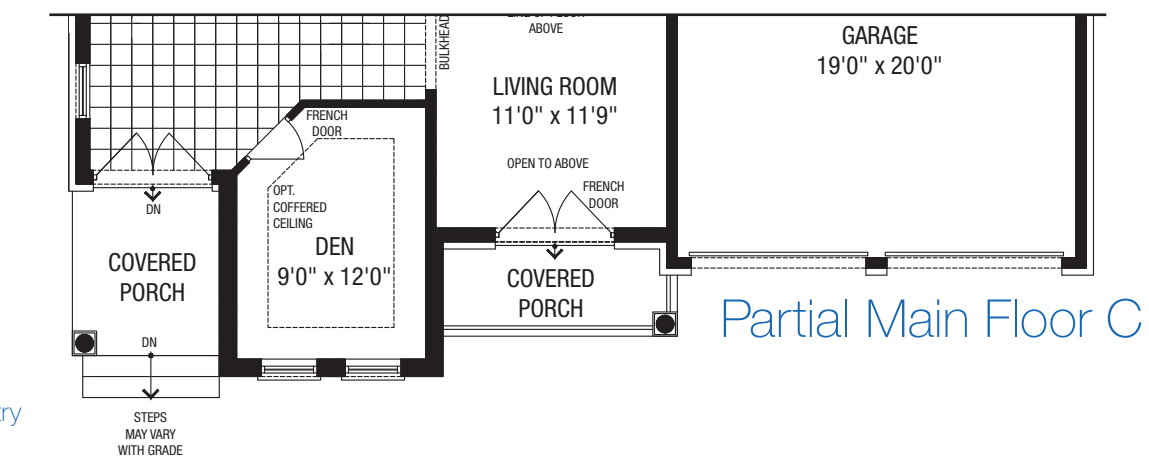

The Charles

Elevation A – Two Bedroom

2705 sq. ft.

Elevation B - 2700 sq. ft.

Elevation C - 2693 sq. ft.

Visit aspenridgehomes.com/kingcountry for larger plans and more details