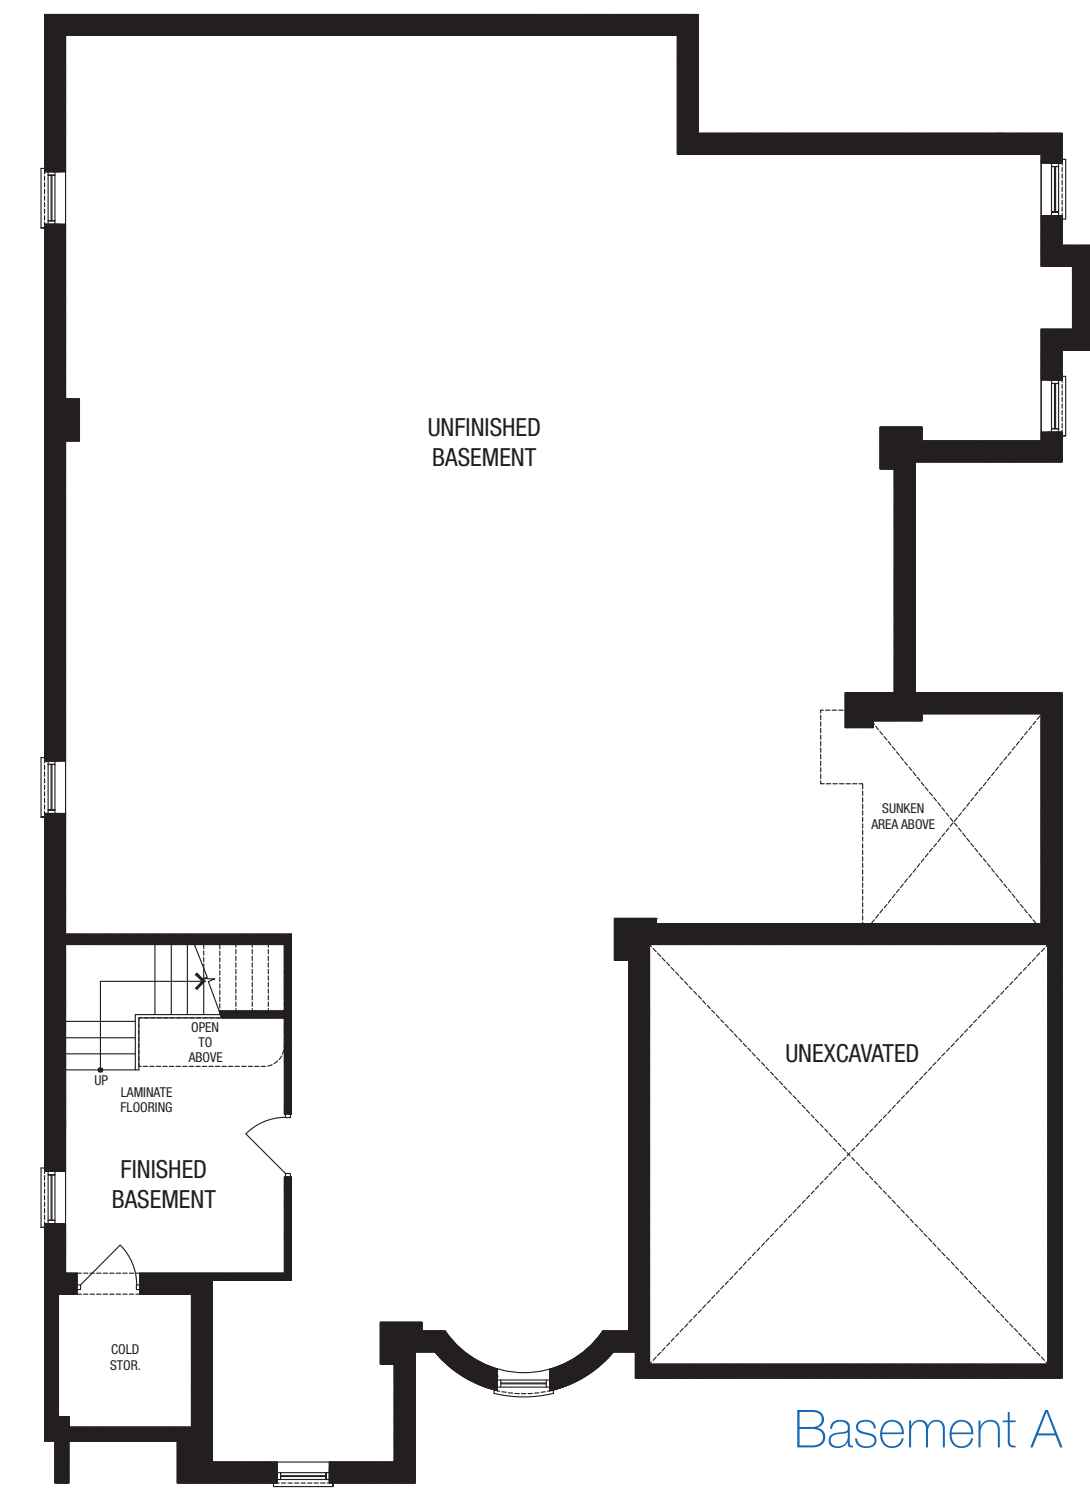

The Charles

Elevation A – Two Bedroom

2705 sq. ft.

Elevation B - 2700 sq. ft.

Elevation C - 2693 sq. ft.

Visit aspenridgehomes.com/kingcountry for larger plans and more details