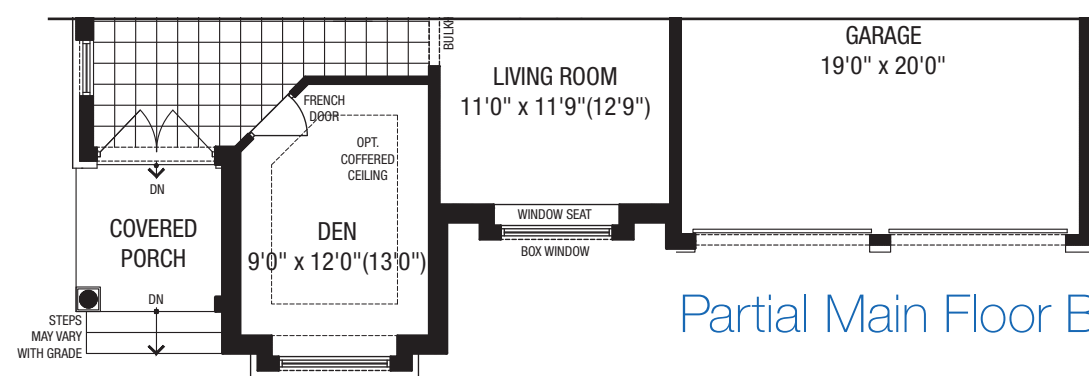

The Charles

Elevation A – Two Bedroom

2705 sq. ft.

Elevation B - 2700 sq. ft.

Elevation C - 2693 sq. ft.

Visit aspenridgehomes.com/kingcountry for larger plans and more details