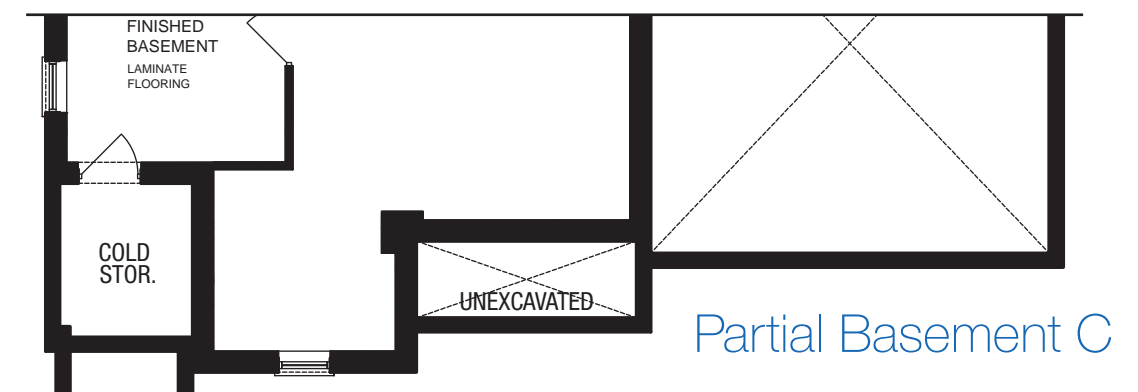

The Charles

Elevation A – Two Bedroom

2705 sq. ft.

Elevation B - 2700 sq. ft.

Elevation C - 2693 sq. ft.

Visit aspenridgehomes.com/kingcountry for larger plans and more details