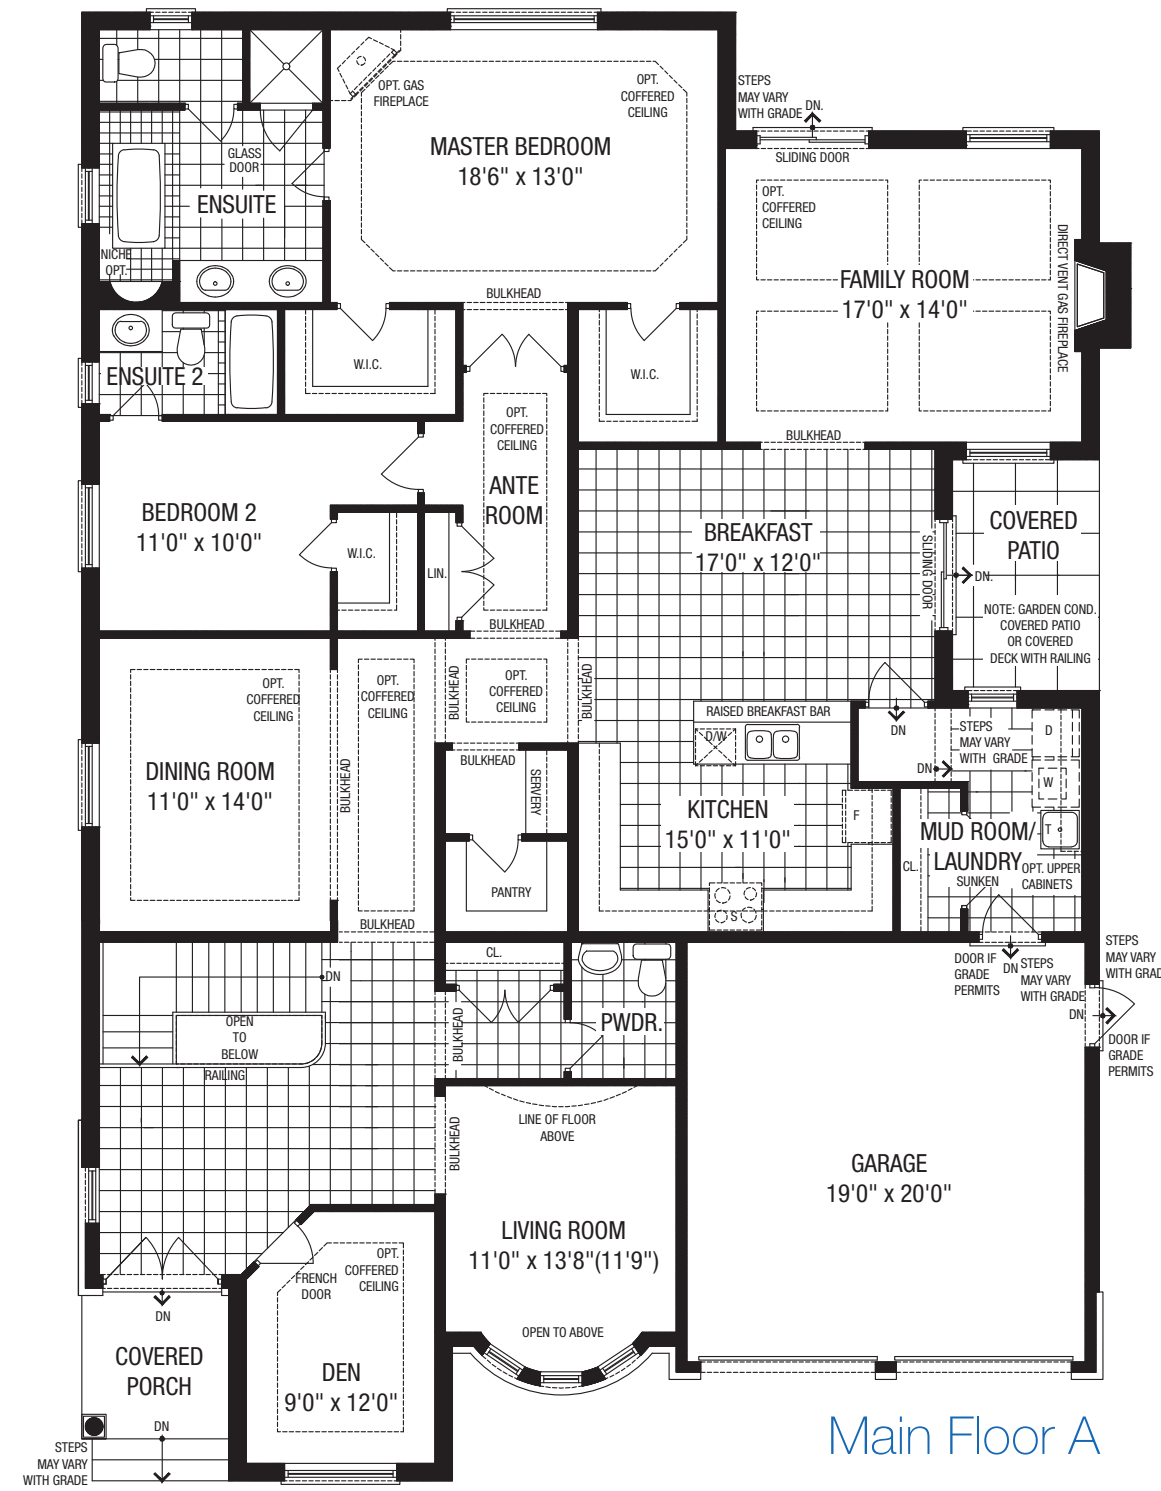

The Charles

Elevation A – Two Bedroom

2705 sq. ft.

Elevation B - 2700 sq. ft.

Elevation C - 2693 sq. ft.

Visit aspenridgehomes.com/kingcountry for larger plans and more details