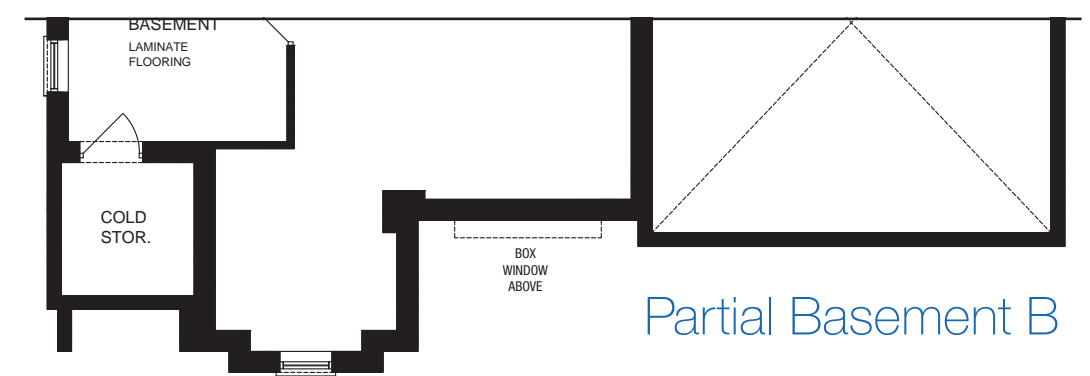

The Charles

Elevation A – Two Bedroom

2705 sq. ft.

Elevation B - 2700 sq. ft.

Elevation C - 2693 sq. ft.

Visit aspenridgehomes.com/kingcountry for larger plans and more details