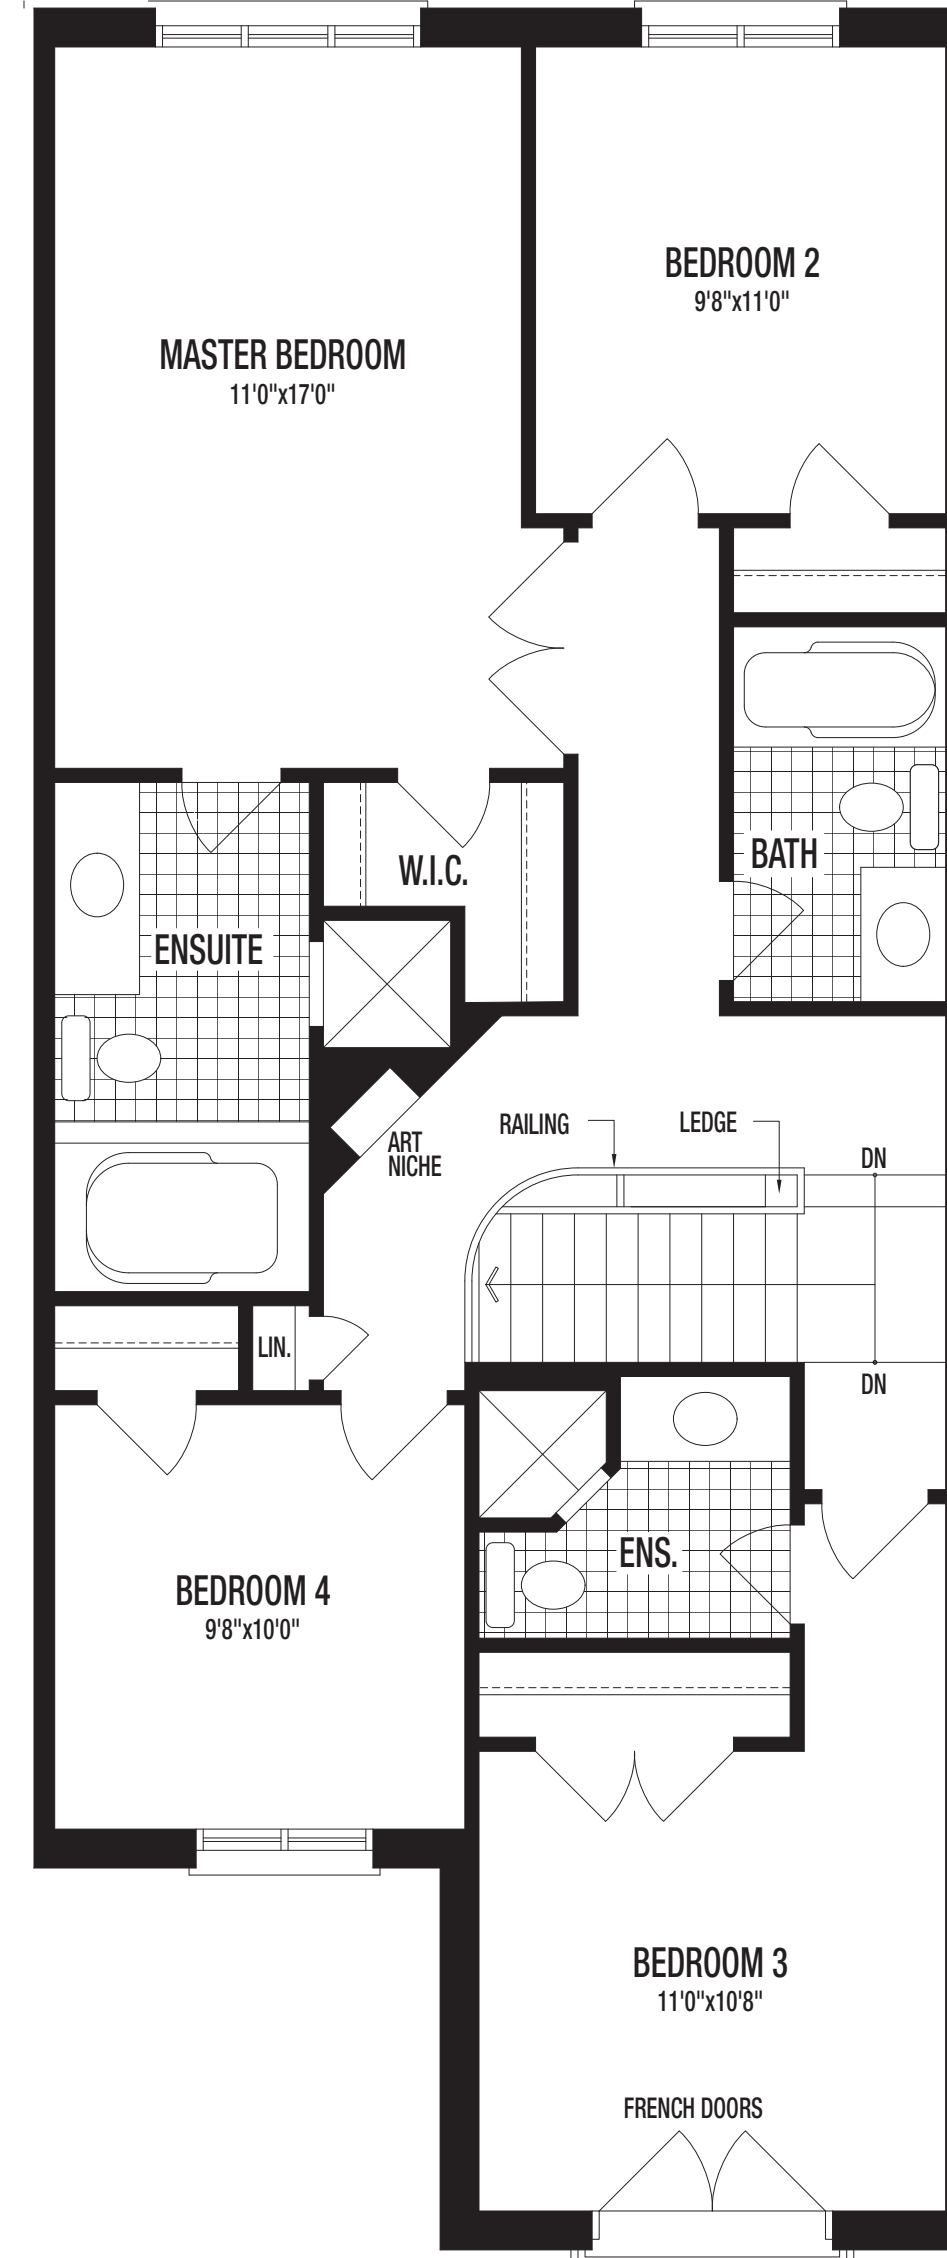

Opt. Second Floor A
4 Bedroom