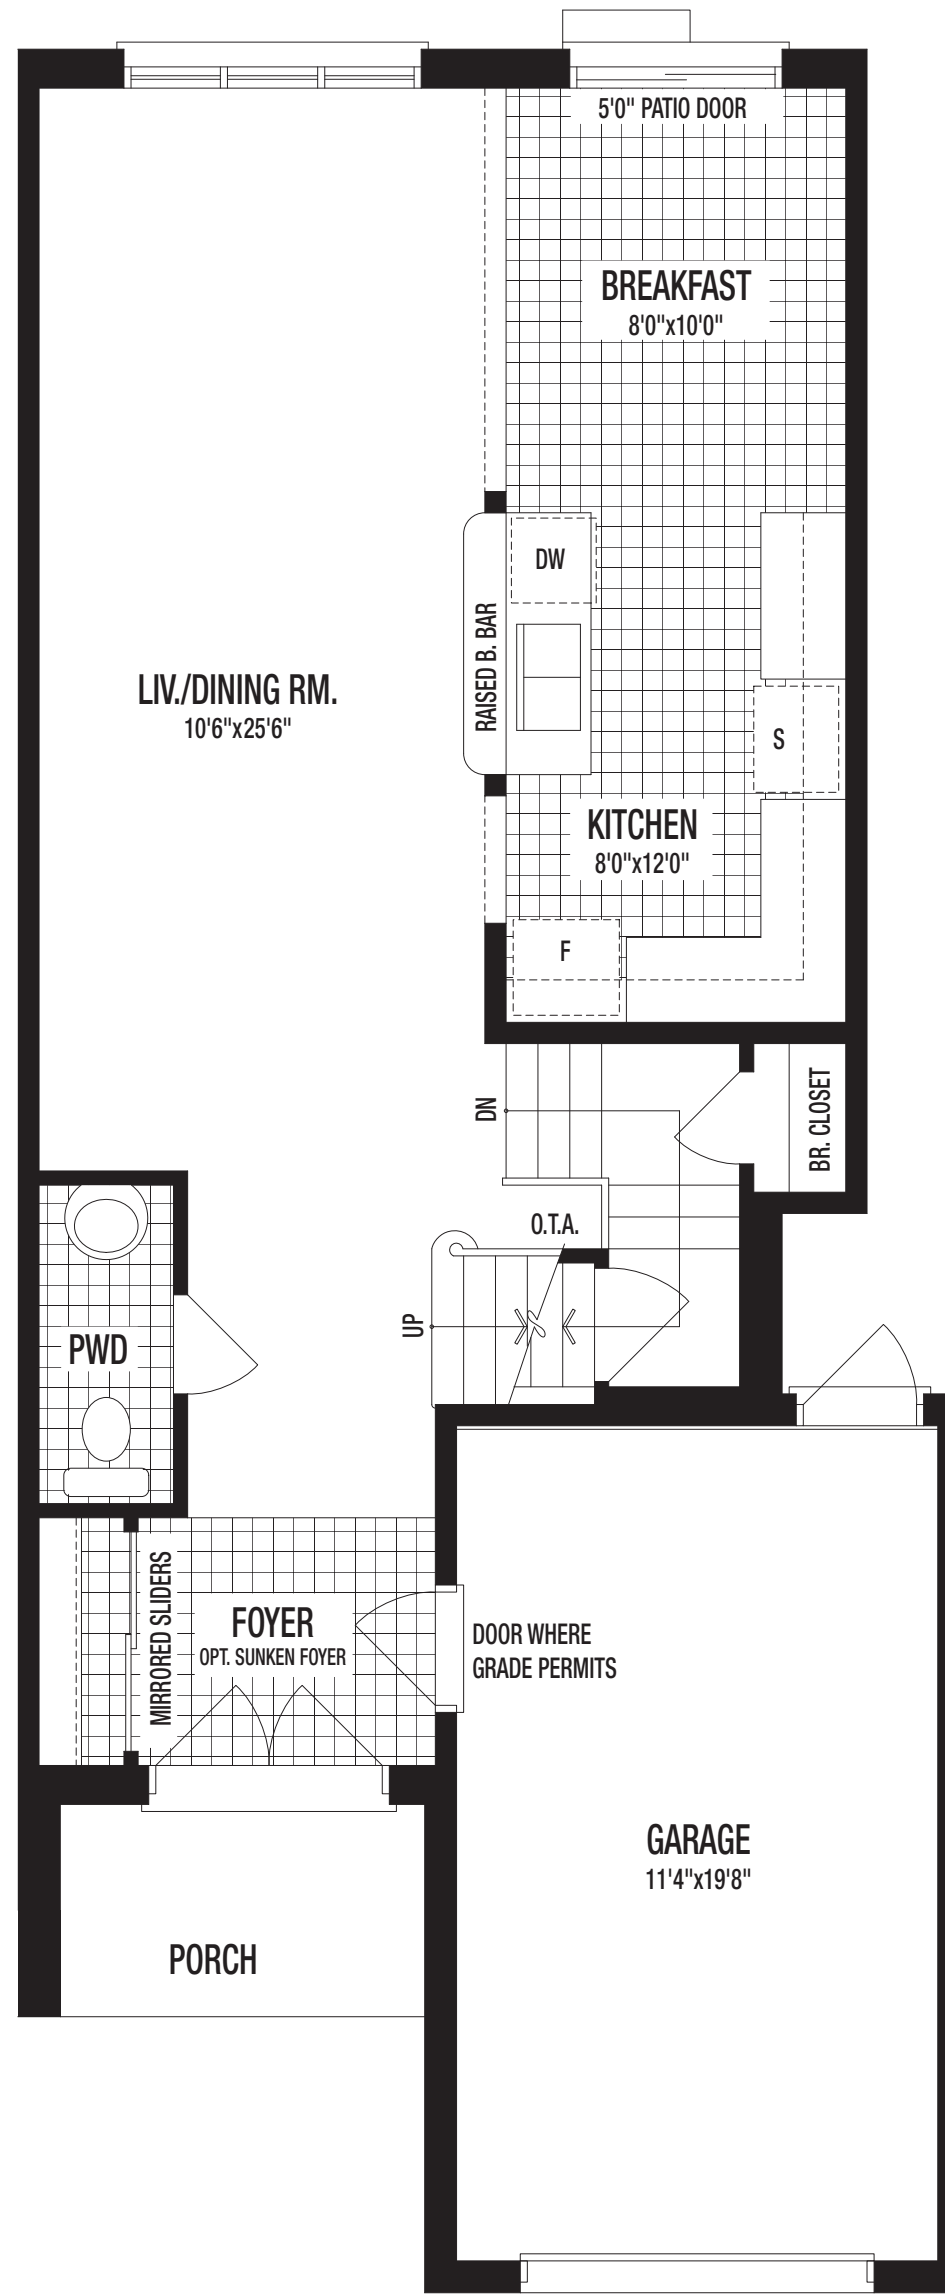

Ground Floor A & B