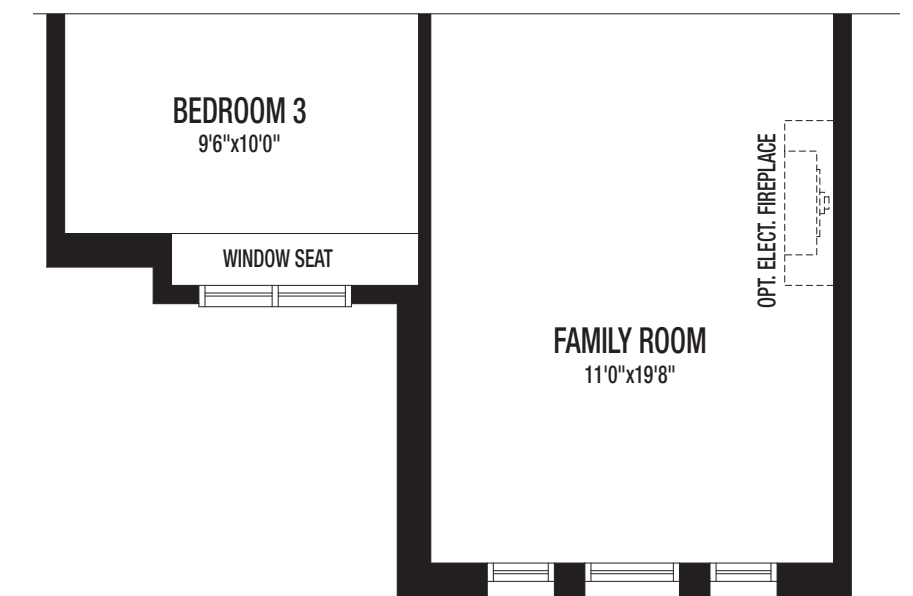

Partial Second Floor B