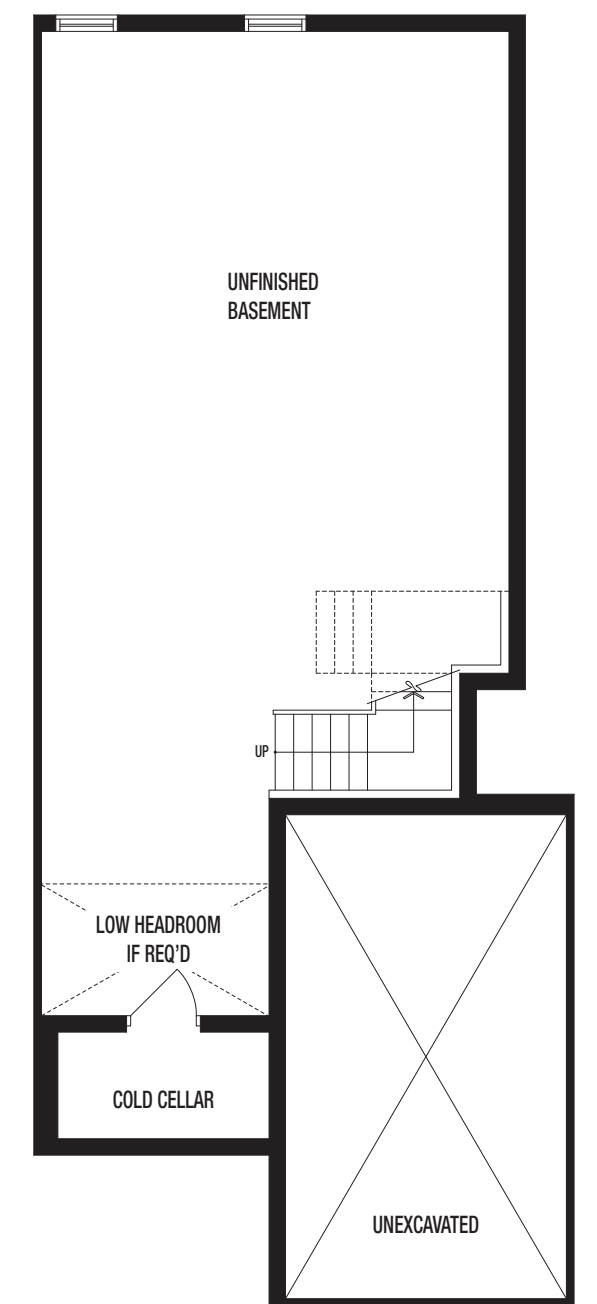

Basement Floor A & B