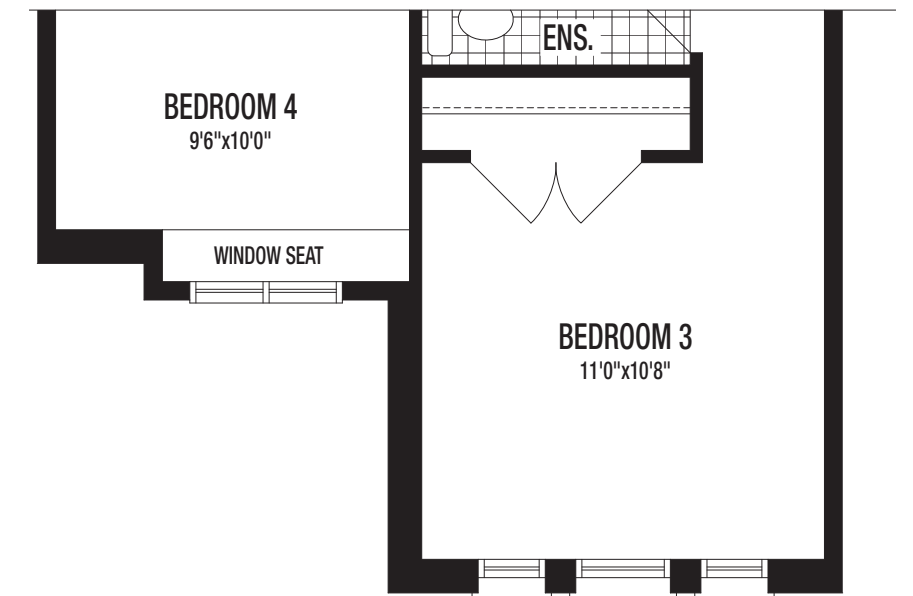

Partial Opt. Second Floor B
4 Bedroom