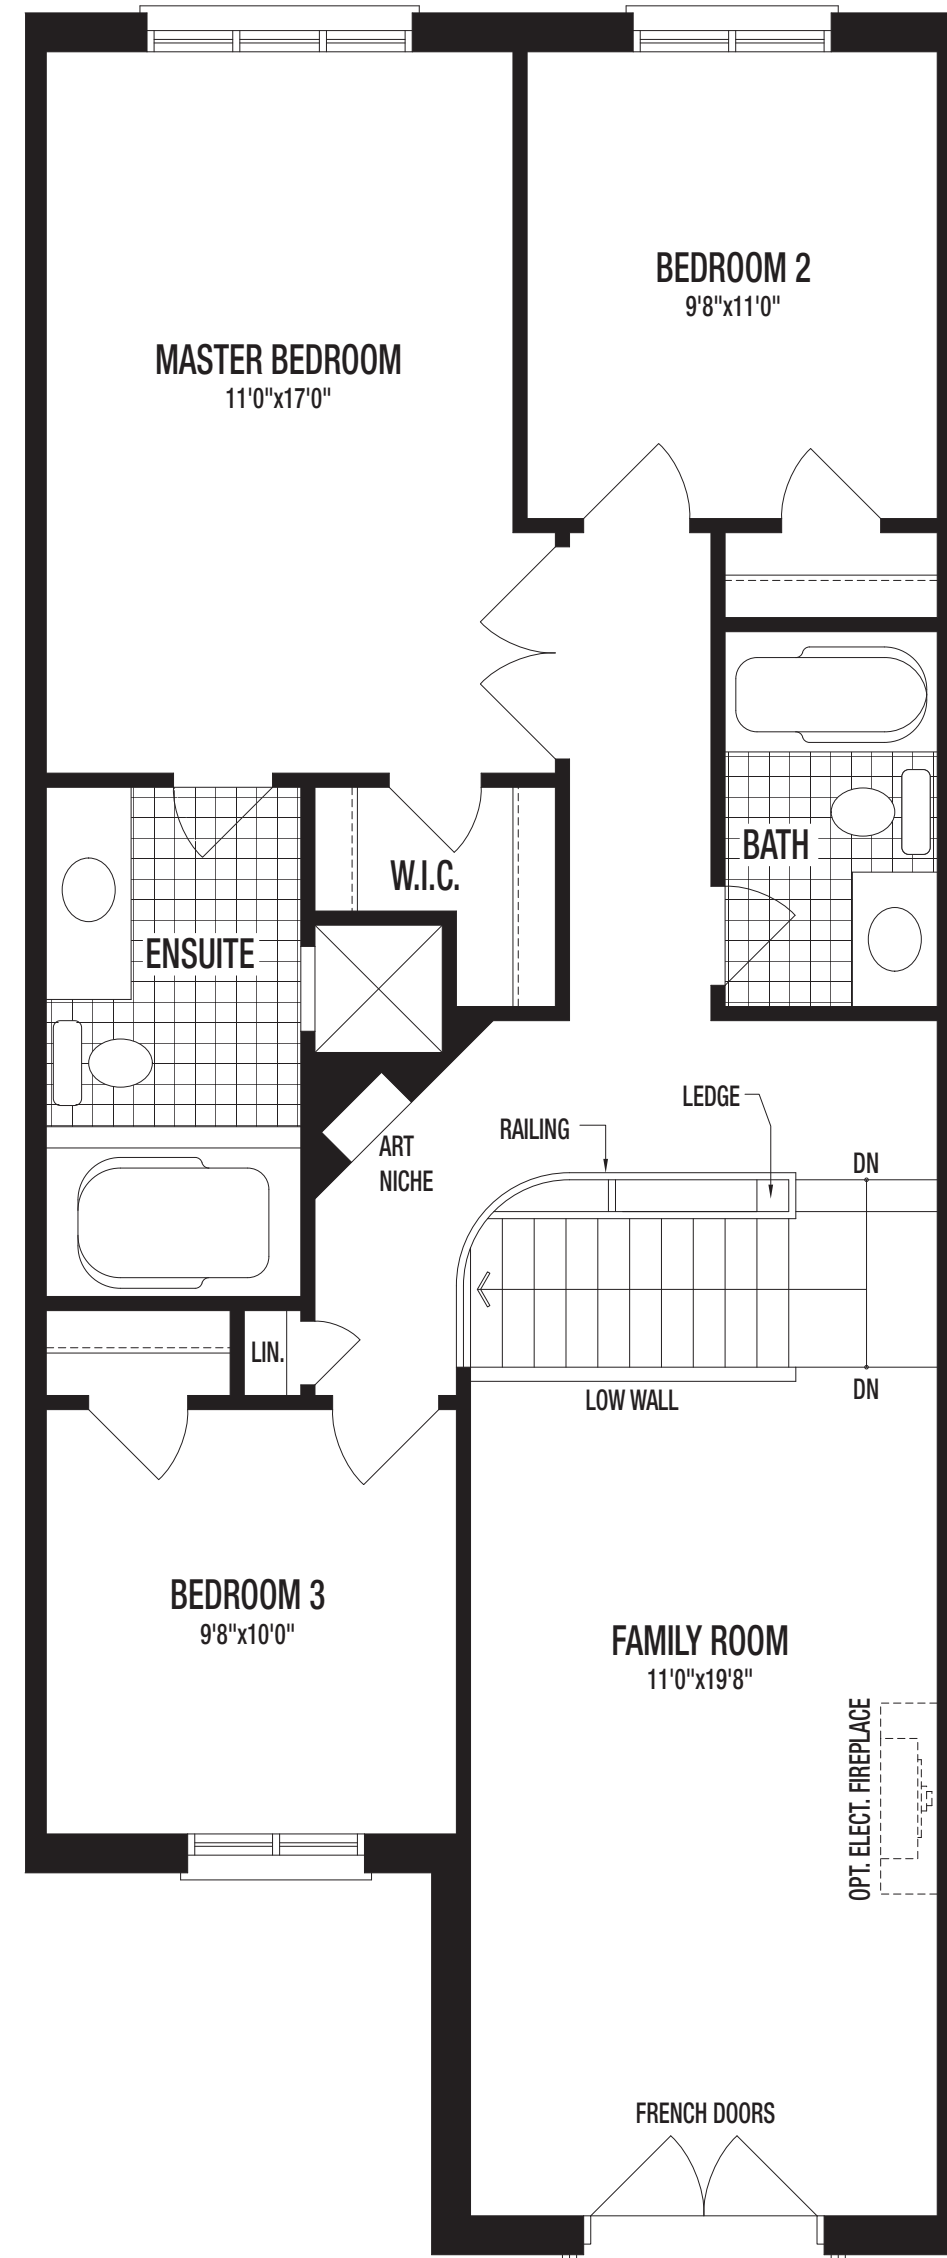

Second Floor A